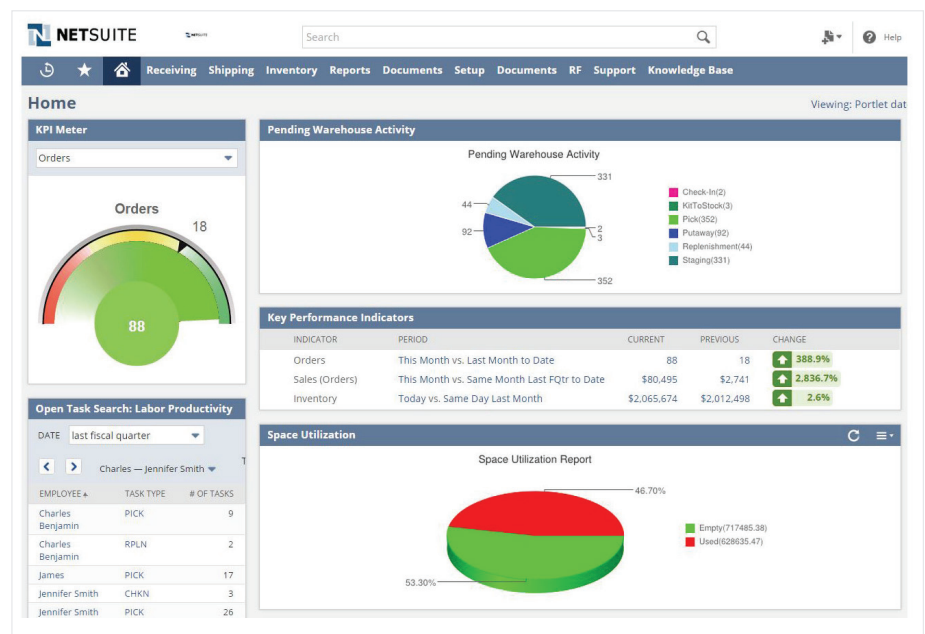

NetSuite WMS

Advanced Warehouse Management to Grow Your Operations

The Bottom Line: NetSuite WMS is a robust and scalable warehouse management solution native to the NetSuite platform. With industry-leading features such as mobile RF barcode scanning, wave planning, cartonization, kitting, space management and more, NetSuite WMS increases efficiency, improves operational excellence and lowers cost for warehouses of any size and complexity.

Lower Your Distribution Costs. Improve your margins through space savings, cycle count reduction and lower labor costs.

Increase Customer Satisfaction. Win big by increasing your order fill rates and fulfillment accuracy while reducing shipping errors.

Improve Operational Excellence. Deliver on time and turn your inventory faster while reducing obsolescence and write-offs.

“NETSUITE WMS ALLOWS US TO SCALE OUR BUSINESS AND SUPPORT INCREASED DEMAND WHILE MAINTAINING REAL-TIME INVENTORY VISIBILITY AND MEETING DEMAND PLANNING NEEDS.”

JAWBONE®

“NETSUITE WMS FACILITATES REAL-TIME, INFORMED DECISION-MAKING AND ENABLES US TO DELIVER OUTSTANDING EXPERIENCES TO OUR CUSTOMERS.”

“NETSUITE WMS HAS BROUGHT US TO THE POINT WHERE OUR SUPPLY CHAIN EXECUTION COMPLEMENTS OUR PRODUCT AND MARKETING ARSENAL SO THAT WE CAN COMPETE WITH ANYBODY.”